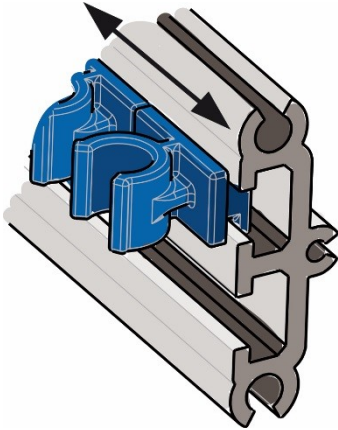

ANNTOLIN

SiCab Series - Active Cabinets
Double Wall

● UNI Series - Passive Cabinets
Single Wall

ANNTOLIN

ANNTOLIN

- ❶ Microduct management system
- ❷ Foam base inlay
- ❸ Aluminium base inlay for Gabo
- ❹ Aluminium base inlay with Hauff

ANNTOLIN

- Mass fibre splicing.
- Fibre and blown fibre systems

ANNTOLIN

Full cable and ducting management.

- 19" racking systems,
- Copper or and fibre.

ANNTOLIN

New Duct Entry Grommet (DEG)

- 6 sizes available
- 5mm to 20mm range
- Retro fittable into existing aperture cut out.
- Simple and easy to install

Clip für ø Clip for ø	Material	Farbe Colour	Stück Piece	Si-Nr. Article number
5 mm	PA6 GF30	Schwarz <i>Black</i>	50	70.1959.17.00
7 mm		Blau <i>Blue</i>	50	70.1959.14.00
10 mm		Grau <i>Grey</i>	50	70.1959.15.00
12...14 mm		Gelb <i>Yellow</i>	50	70.1959.16.00
16 mm		Grün <i>Green</i>	50	70.1959.20.00
20 mm		Rot <i>Red</i>	50	70.1959.22.00