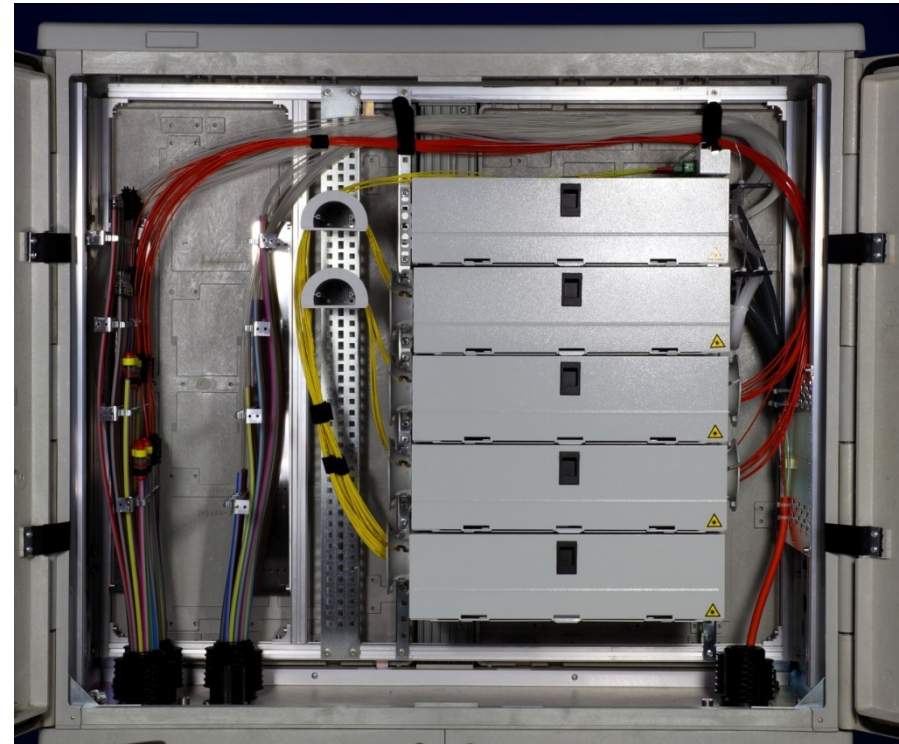

ANNTOLIN

SiCab Series - Active Cabinets
Double Wall

● UNI Series - Passive Cabinets
Single Wall

ANNTOLIN

ANNTOLIN

- ❶ Microduct management system
- ❷ Foam base inlay
- ❸ Aluminium base inlay for Gabo
- ❹ Aluminium base inlay with Hauff

ANNTOLIN

- Mass fibre splicing.
- Fibre and blown fibre systems

ANNTOLIN

Full cable and ducting management.

- 19" racking systems,
- Copper or and fibre.

ANNTOLIN

New Duct Entry Grommet (DEG)

- 6 sizes available
- 5mm to 20mm range
- Retro fittable into existing aperture cut out.
- Simple and easy to install