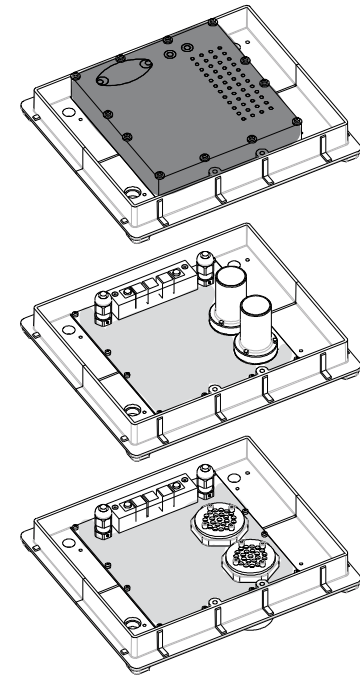

ANNTOLIN

SiCab Series - Active Cabinets
Double Wall

● UNI Series - Passive Cabinets
Single Wall

ANNTOLIN

ANNTOLIN

- ❶ Microduct management system
- ❷ Foam base inlay
- ❸ Aluminium base inlay for Gabo
- ❹ Aluminium base inlay with Hauff

ANNTOLIN

- Mass fibre splicing.
- Fibre and blown fibre systems

ANNTOLIN

Full cable and ducting management.

- 19" racking systems,
- Copper or and fibre.

ANNTOLIN

New Duct Entry Grommet (DEG)

- 6 sizes available
- 5mm to 20mm range
- Retro fittable into existing aperture cut out.
- Simple and easy to install

Clip für ø Clip for ø	Material	Farbe Colour	Stück Piece	Si-Nr. Article number
5 mm	PA6 GF30	Schwarz <i>Black</i>	50	70.1959.17.00
7 mm		Blau <i>Blue</i>	50	70.1959.14.00
10 mm		Grau <i>Grey</i>	50	70.1959.15.00
12...14 mm		Gelb <i>Yellow</i>	50	70.1959.16.00
16 mm		Grün <i>Green</i>	50	70.1959.20.00
20 mm		Rot <i>Red</i>	50	70.1959.22.00